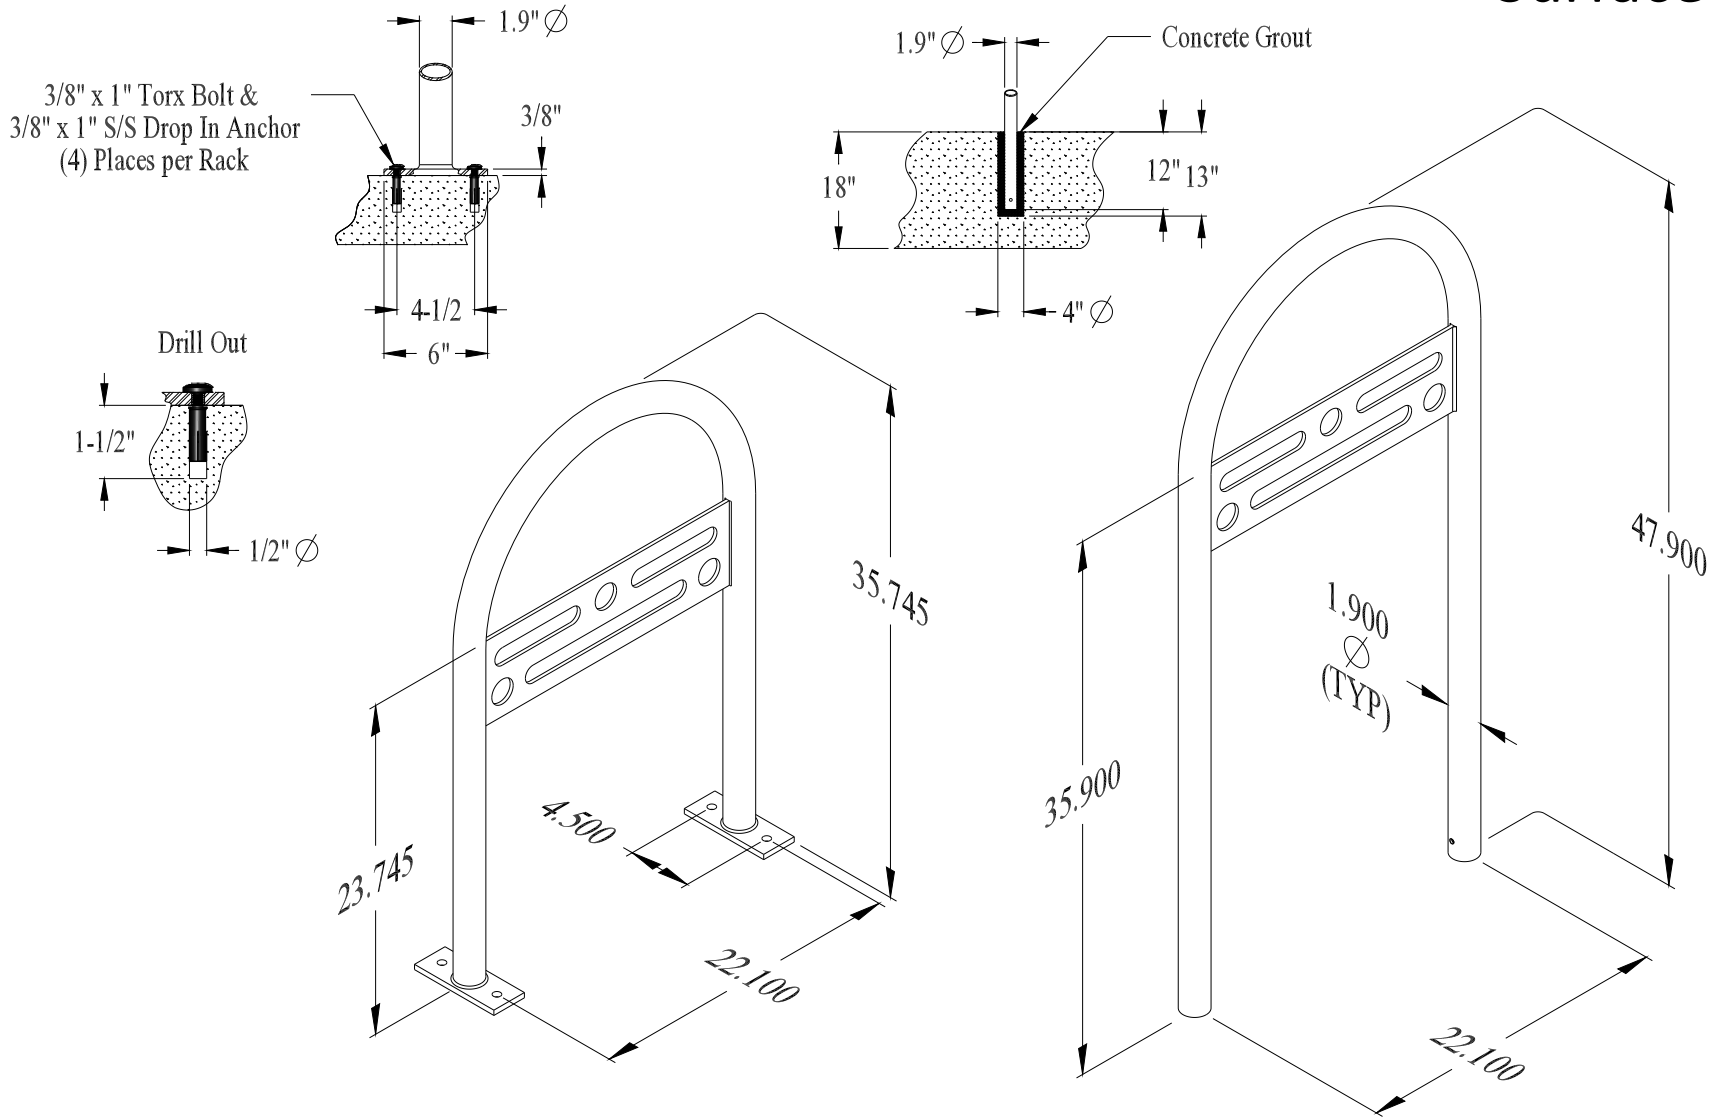

In Ground #12118
Surface #12147

Modern {Subway} Racks
Surface Mount / In Ground Mount

SURFACE MOUNT

IN GROUND MOUNT

In Ground #12118
Surface #12147

Modern {Subway} Racks
Surface Mount / In Ground Mount {Dims}